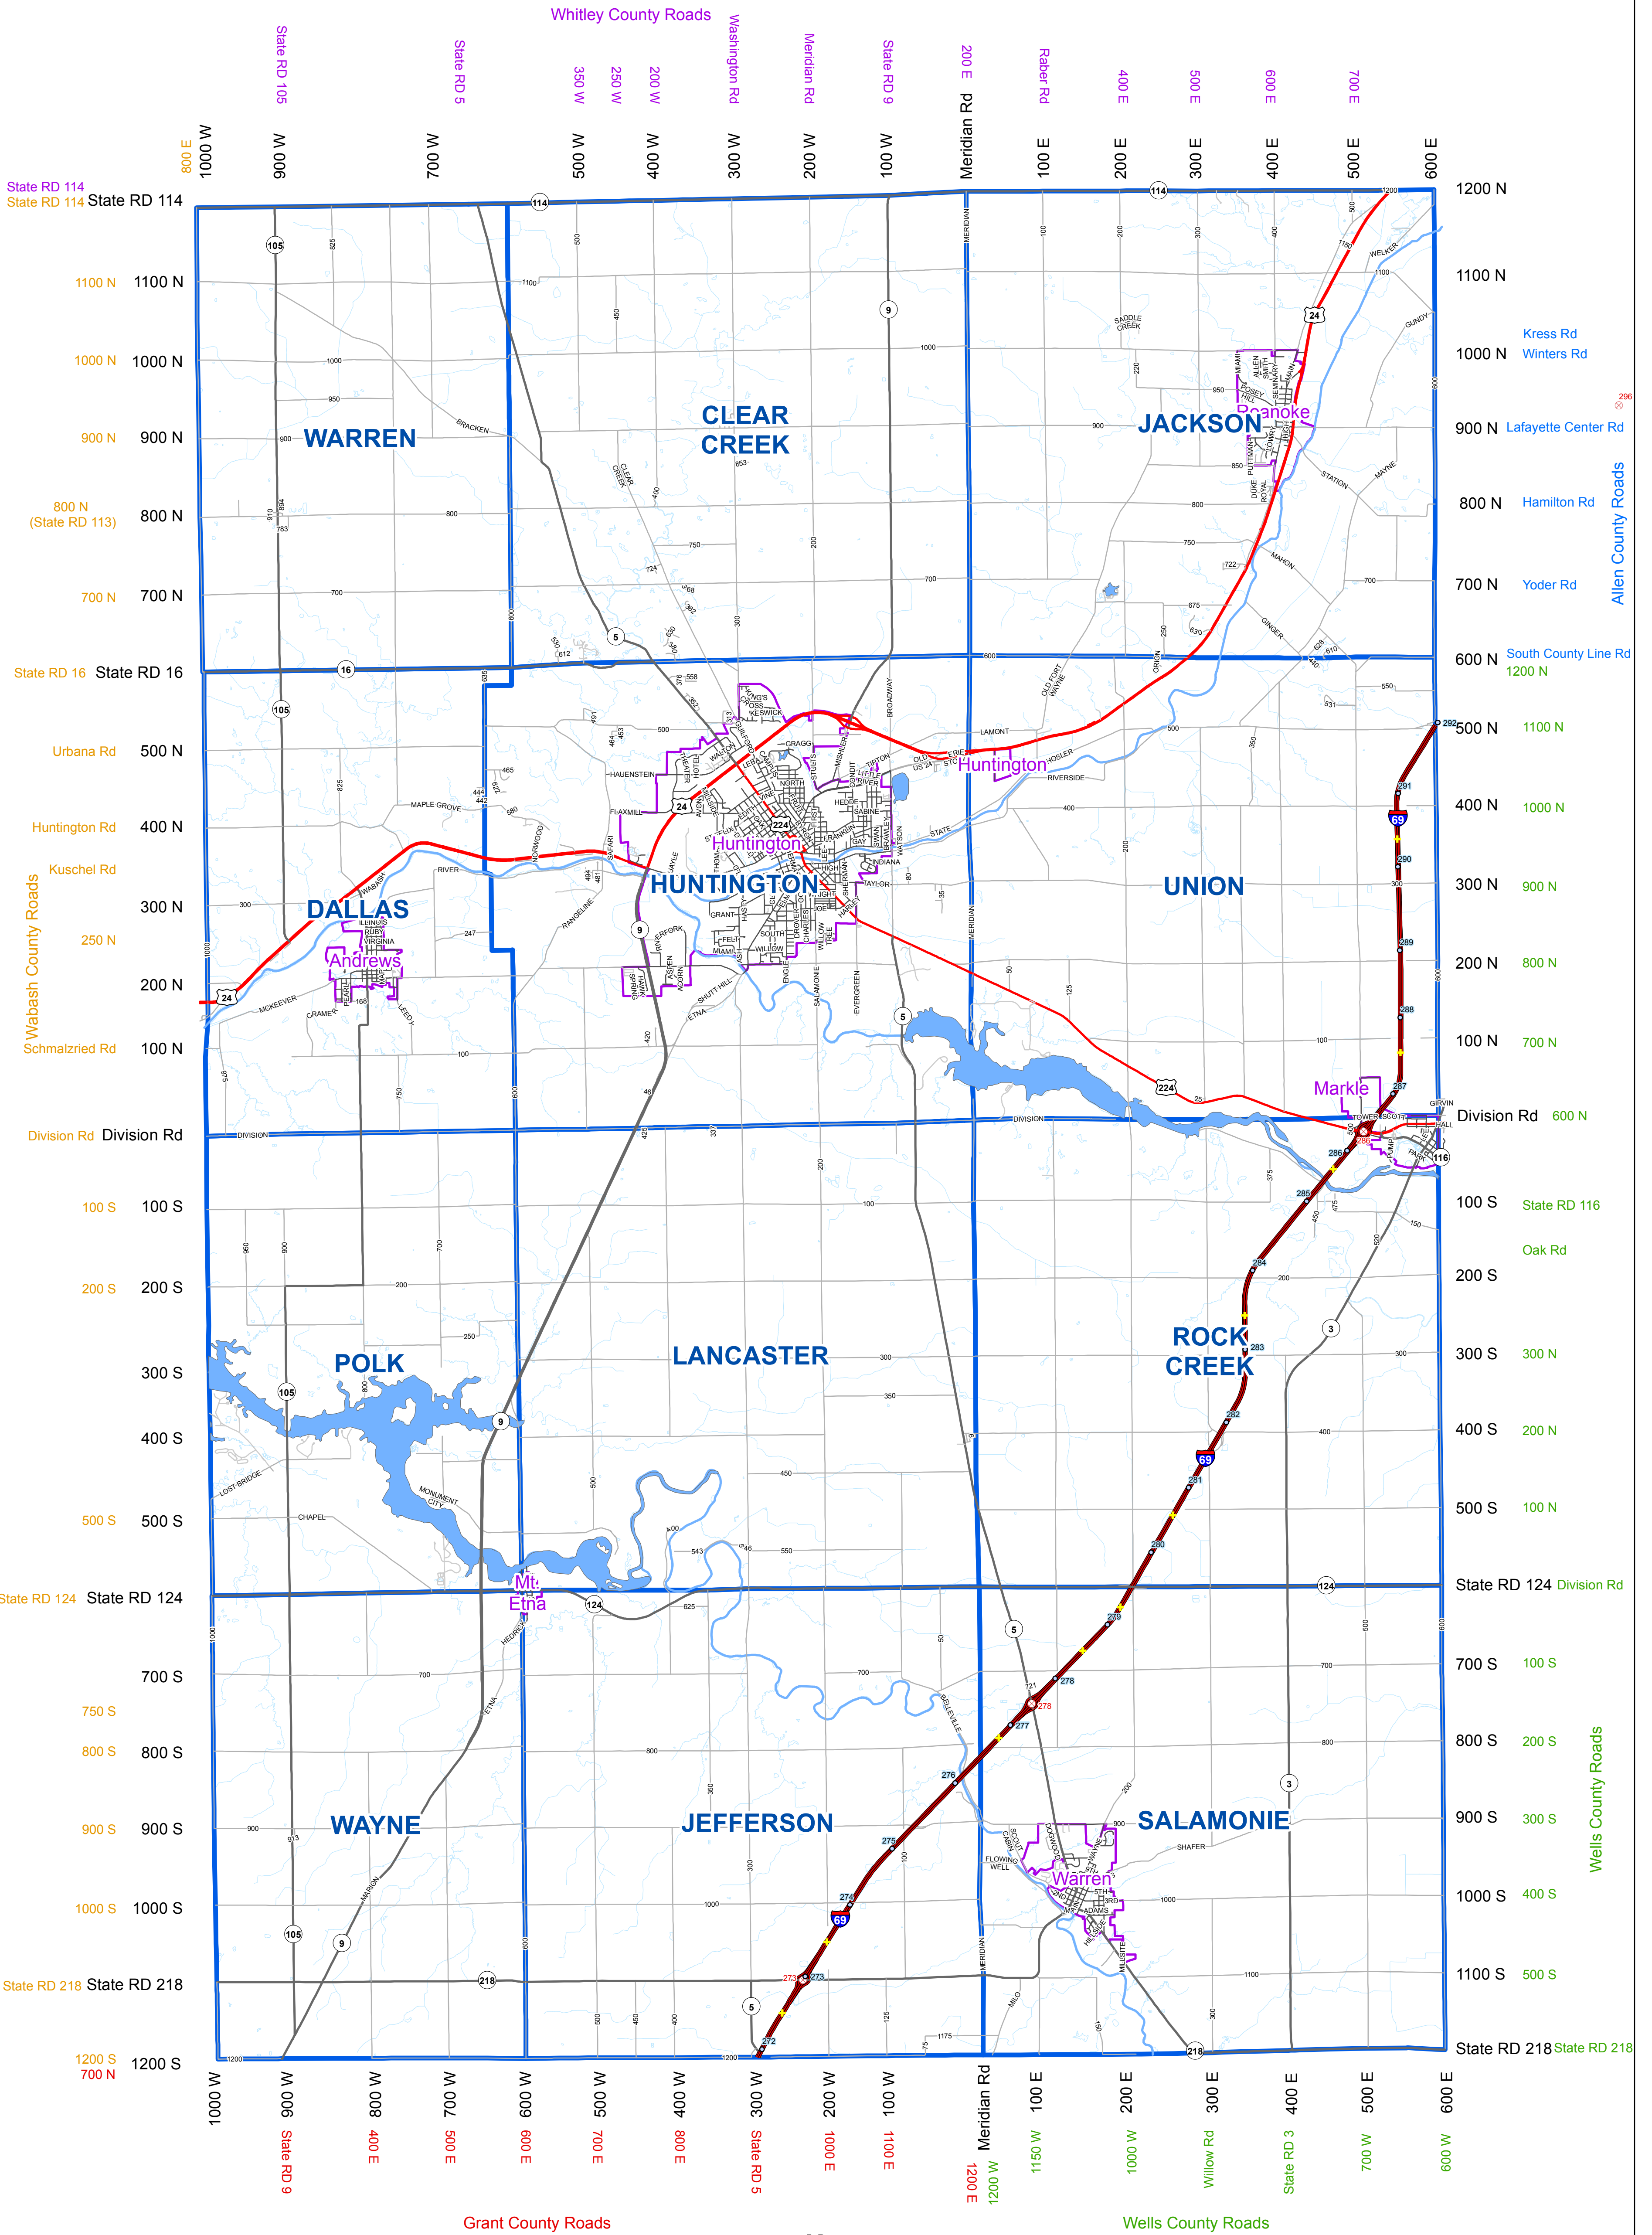

Huntington County, Indiana

- + I-69 Crossovers
- o I-69 Mile Markers
- ⊗ I-69 EXITS
- Rivers
- ▭ Town Boundary
- ▭ Townships