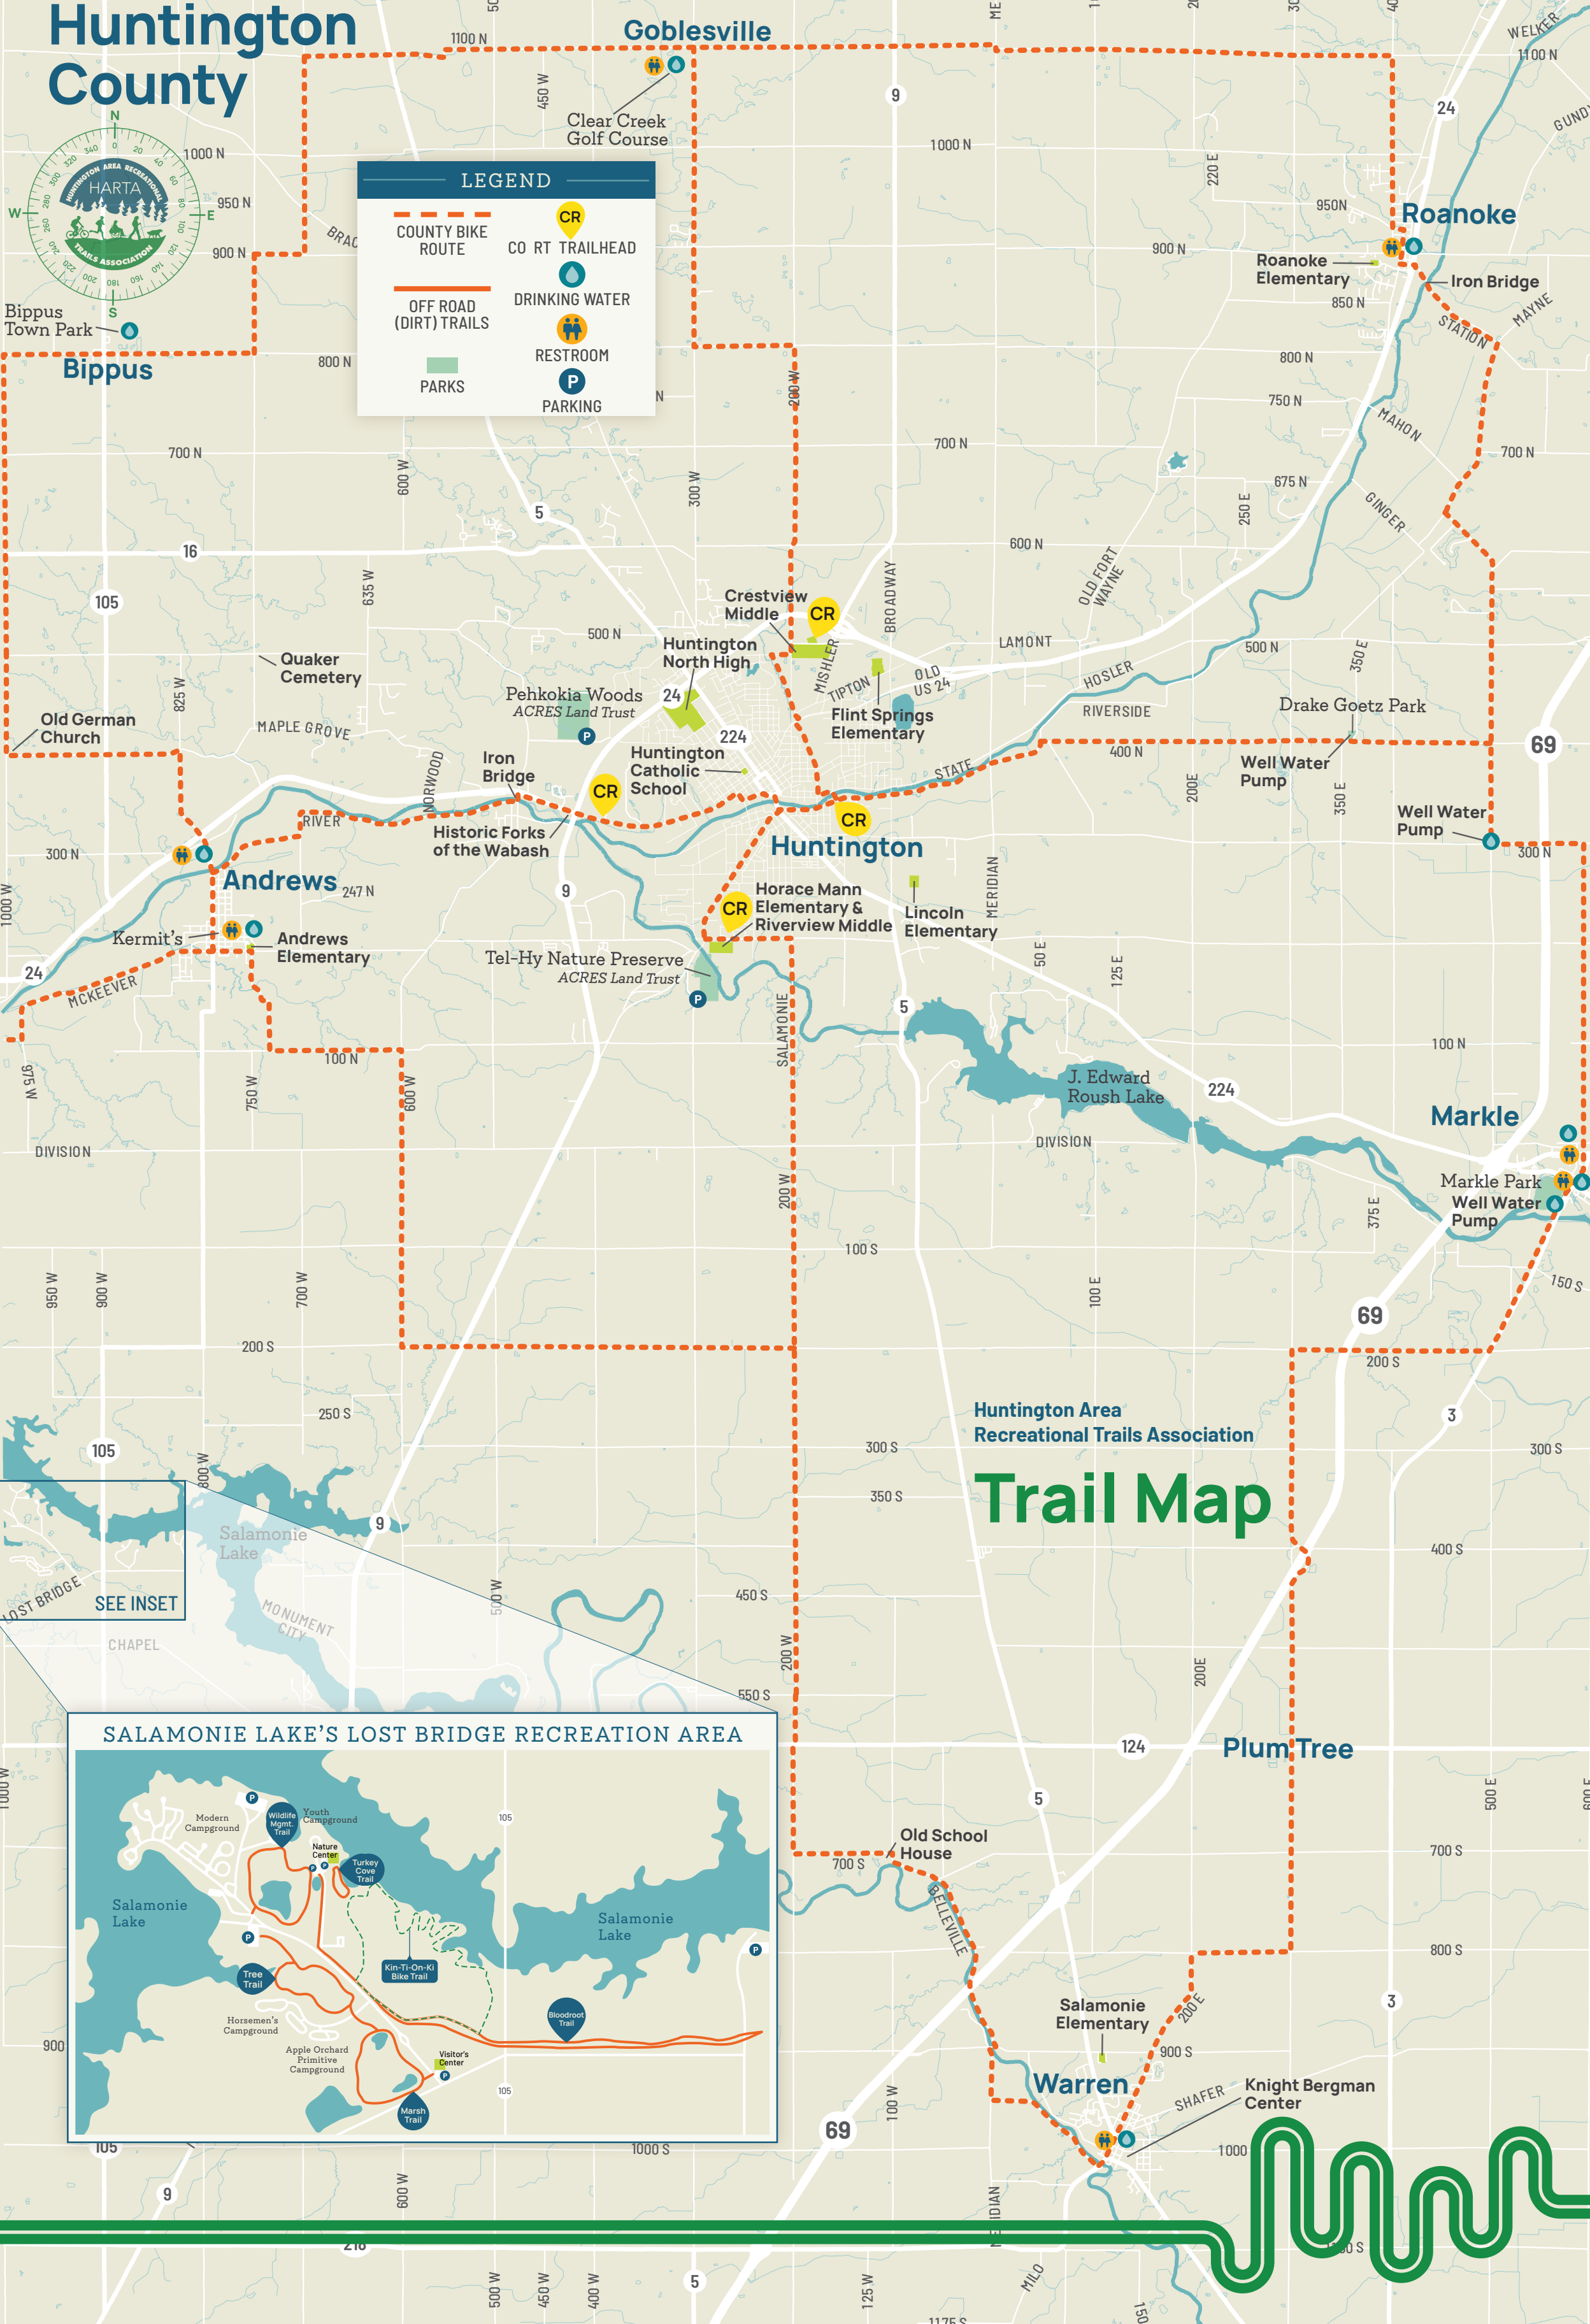

Huntington County

LEGEND	
COUNTY BIKE ROUTE	CO RT TRAILHEAD
OFF ROAD (DIRT) TRAILS	DRINKING WATER
PARKS	RESTROOM
	PARKING

Huntington Area Recreational Trails Association Trail Map

Huntington Area Recreational Trails Association

LEGEND

OFF ROAD (PAVED) TRAILS

BIKE ROUTE 1
5 miles

BIKE ROUTE 2
4 miles

BIKE ROUTE 3
4.5 miles

BIKE ROUTE 4
4 miles

BIKE ROUTE 5
10 miles

COUNTY BIKE ROUTE

CR
COUNTY ROUTE TRAILHEAD

PARKS

POINTS OF INTEREST

PUBLIC RESTROOM

PARKING

CANOE LAUNCH

BIKE SERVICE STATION

POINTS OF INTEREST

- | | |
|---------------------------------------------|-------------------------------------|
| 1. HUNTINGTON PUBLIC LIBRARY | 5. VISITORS BUREAU |
| 2. HUNTINGTON COUNTY COURTHOUSE | 6. SHEETS WILDLIFE MUSEUM |
| 3. QUAYLE VICE PRESIDENTIAL LEARNING CENTER | 7. ABBETT SPLASH PARK |
| 4. HUNTINGTON COUNTY HISTORICAL MUSEUM | 8. HUNTINGTON COUNTY 4H FAIRGROUNDS |
| | 9. ROTARY CENTENNIAL PARK |