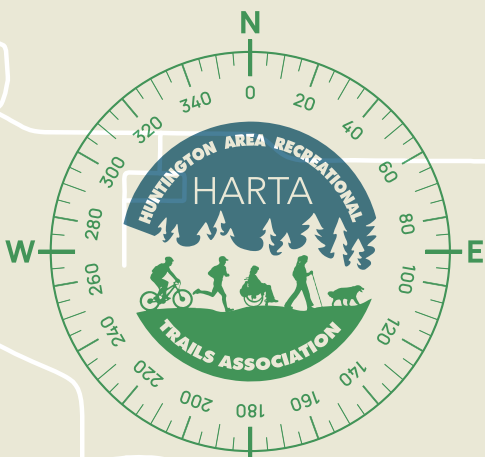

LEGEND

OFF ROAD (PAVED) TRAILS

BIKE ROUTE 1
5 miles

BIKE ROUTE 2
4 miles

BIKE ROUTE 3
4.5 miles

BIKE ROUTE 4
4 miles

BIKE ROUTE 5
10 miles

COUNTY BIKE ROUTE